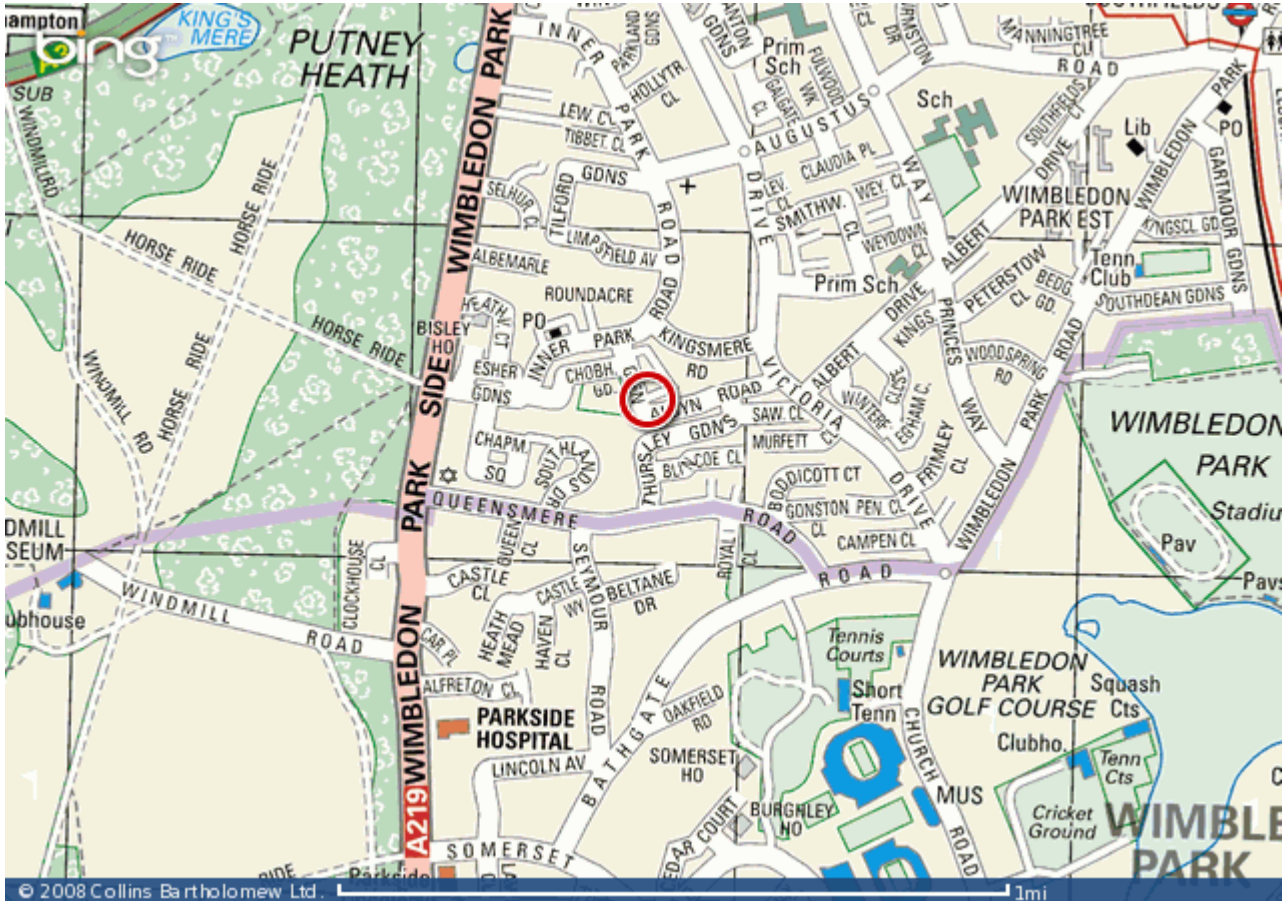

The stylish new Wi-Fi printers from Epson

LEARN MORE

RANGE FROM £99.99

Map of SW19 6HB

Nearest transport link

Tube: Southfields (0.65mi, 1.04km)

Railway: Earlsfield (1.37mi, 2.21km)

Your notes